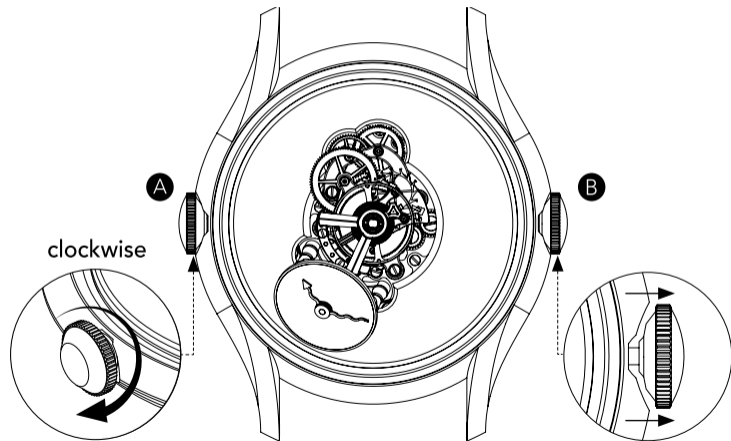

MB&F

×

Emmanuel Tarpin

Legacy Machine FlyingT 'Ice' & 'Blizzard'

Legacy Machine FlyingT 'Ice' & 'Blizzard'

Functions

05

Operating instructions - winding & time setting

07

Legacy Machine FlyingT 'Ice' & 'Blizzard'

Functions

- 1 Flying tourbillon
- 2 Hours and minutes

Legacy Machine FlyingT 'Ice' & 'Blizzard'

Operating instructions - winding

Your watch is equipped with an automatic movement.

If it has stopped, wind the movement by turning the crown A several times **clockwise**.

Operating instructions - time setting

Pull crown B "out" and rotate to set the time.

The time can be set forwards or backwards by rotating clockwise or anti-clockwise.