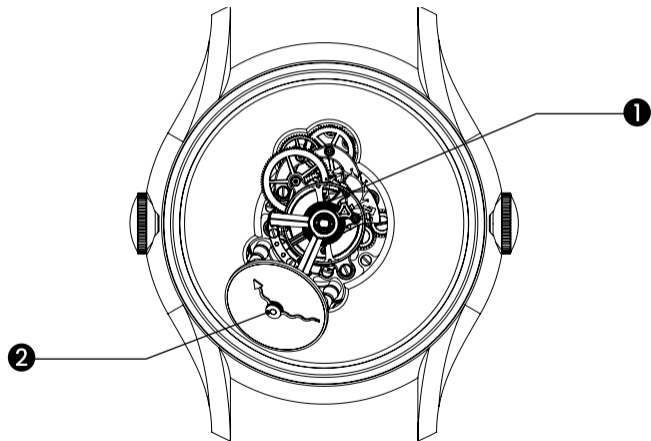

MB&F

×

Emmanuel Tarpin

Legacy Machine FlyingT 'Ice' & 'Blizzard'

Legacy Machine FlyingT 'Ice' & 'Blizzard'

Functions

05

Operating instructions - winding & time setting

07

Legacy Machine FlyingT 'Ice' & 'Blizzard'

Functions

- 1 Flying tourbillon
- 2 Hours and minutes

Legacy Machine FlyingT 'Ice' & 'Blizzard'

Operating instructions - winding

Your watch is equipped with an automatic movement.

If it has stopped, wind the movement by turning the crown A several times **clockwise**.

Operating instructions - time setting

Pull crown B "out" and rotate to set the time.

The time can be set forwards or backwards by rotating clockwise or anti-clockwise.